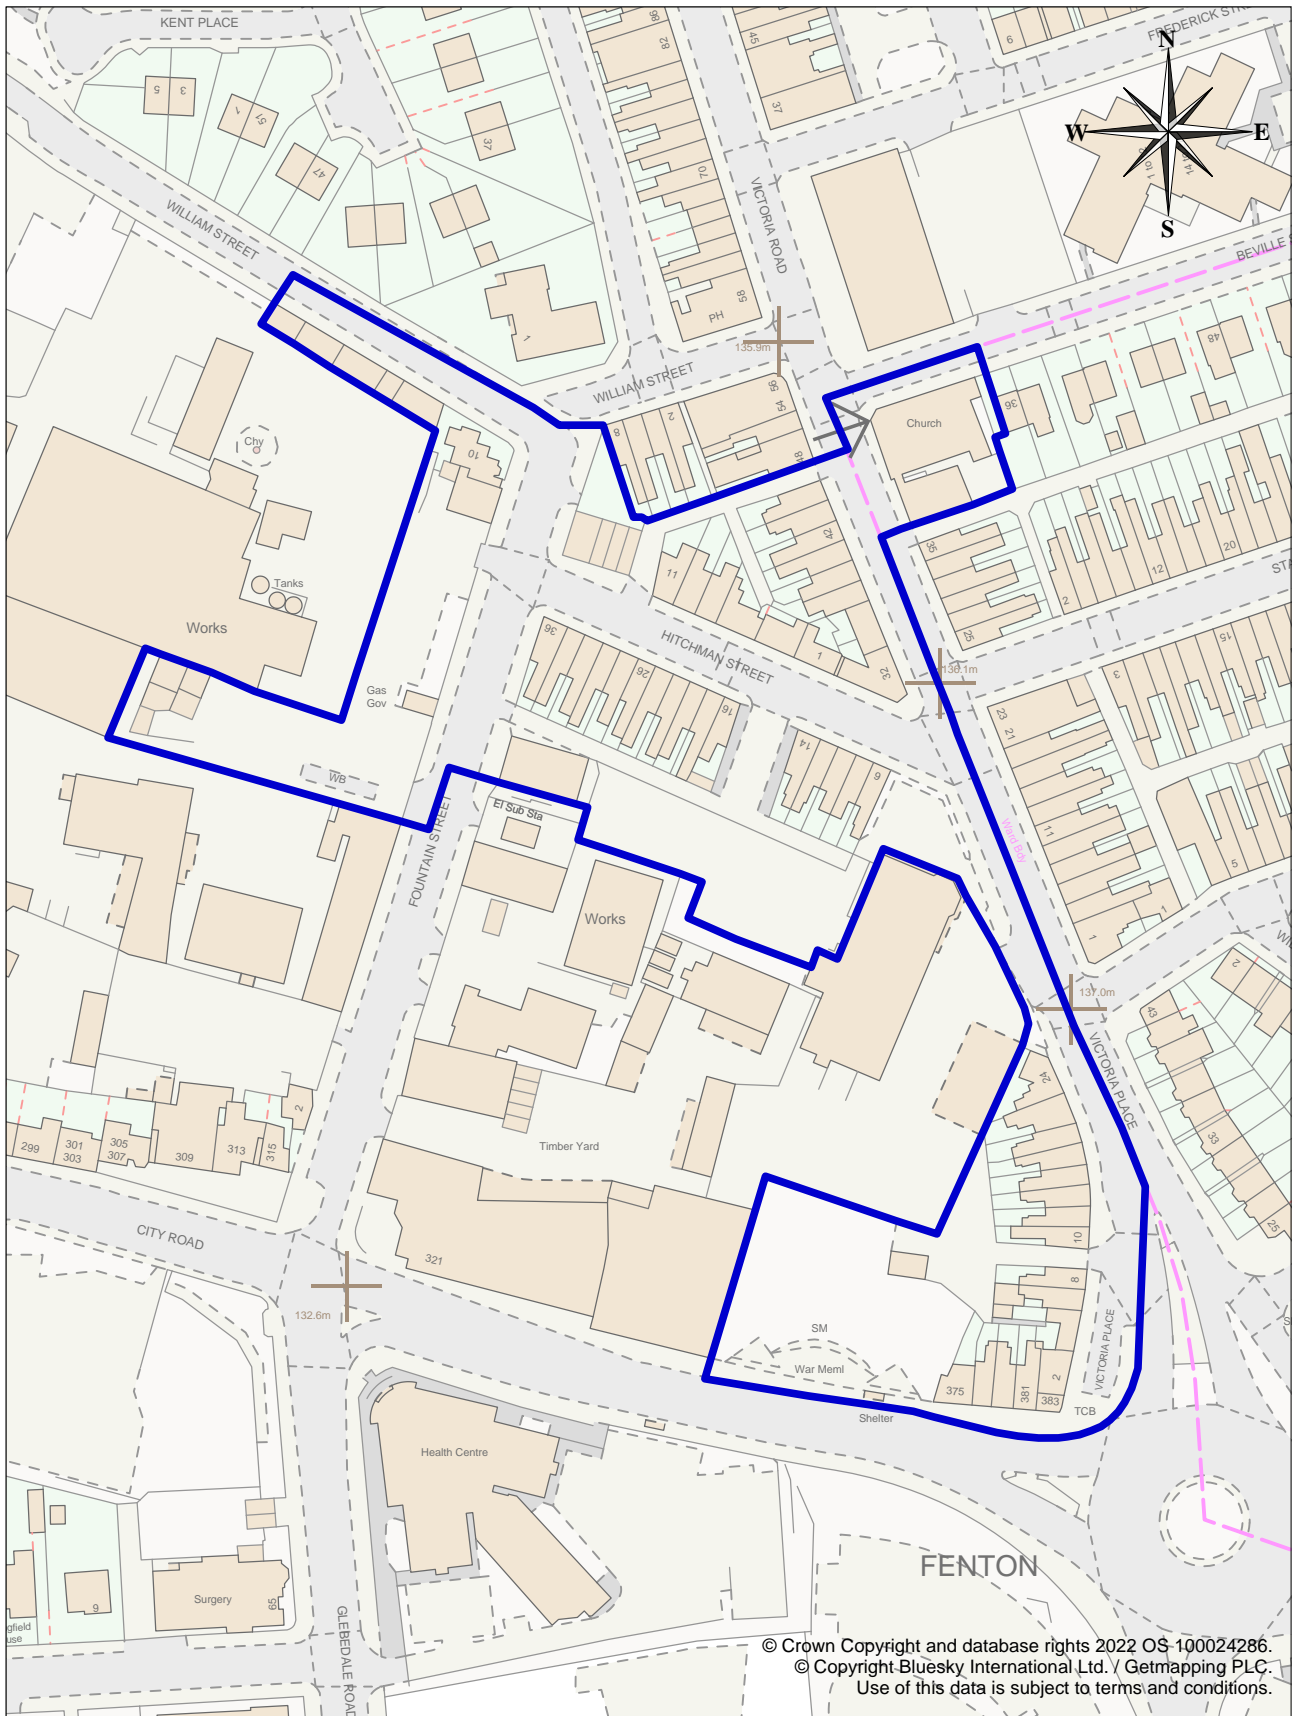

Appendix 1: Victoria Road Conservation Area

© Crown Copyright and database rights 2022 OS 100024286.  
 © Copyright Bluesky International Ltd. / Getmapping PLC.  
 Use of this data is subject to terms and conditions.

Stoke on Trent City Council  
 Civic Centre  
 Glebe Street  
 Stoke on Trent ST4 1HH  
 UK

Scale	1:1500 @ A4
Date	23 Nov 2022
Drawn By	{Drawn By}
Drawing Ref	{Drawing Ref}
Revision	{Revision}