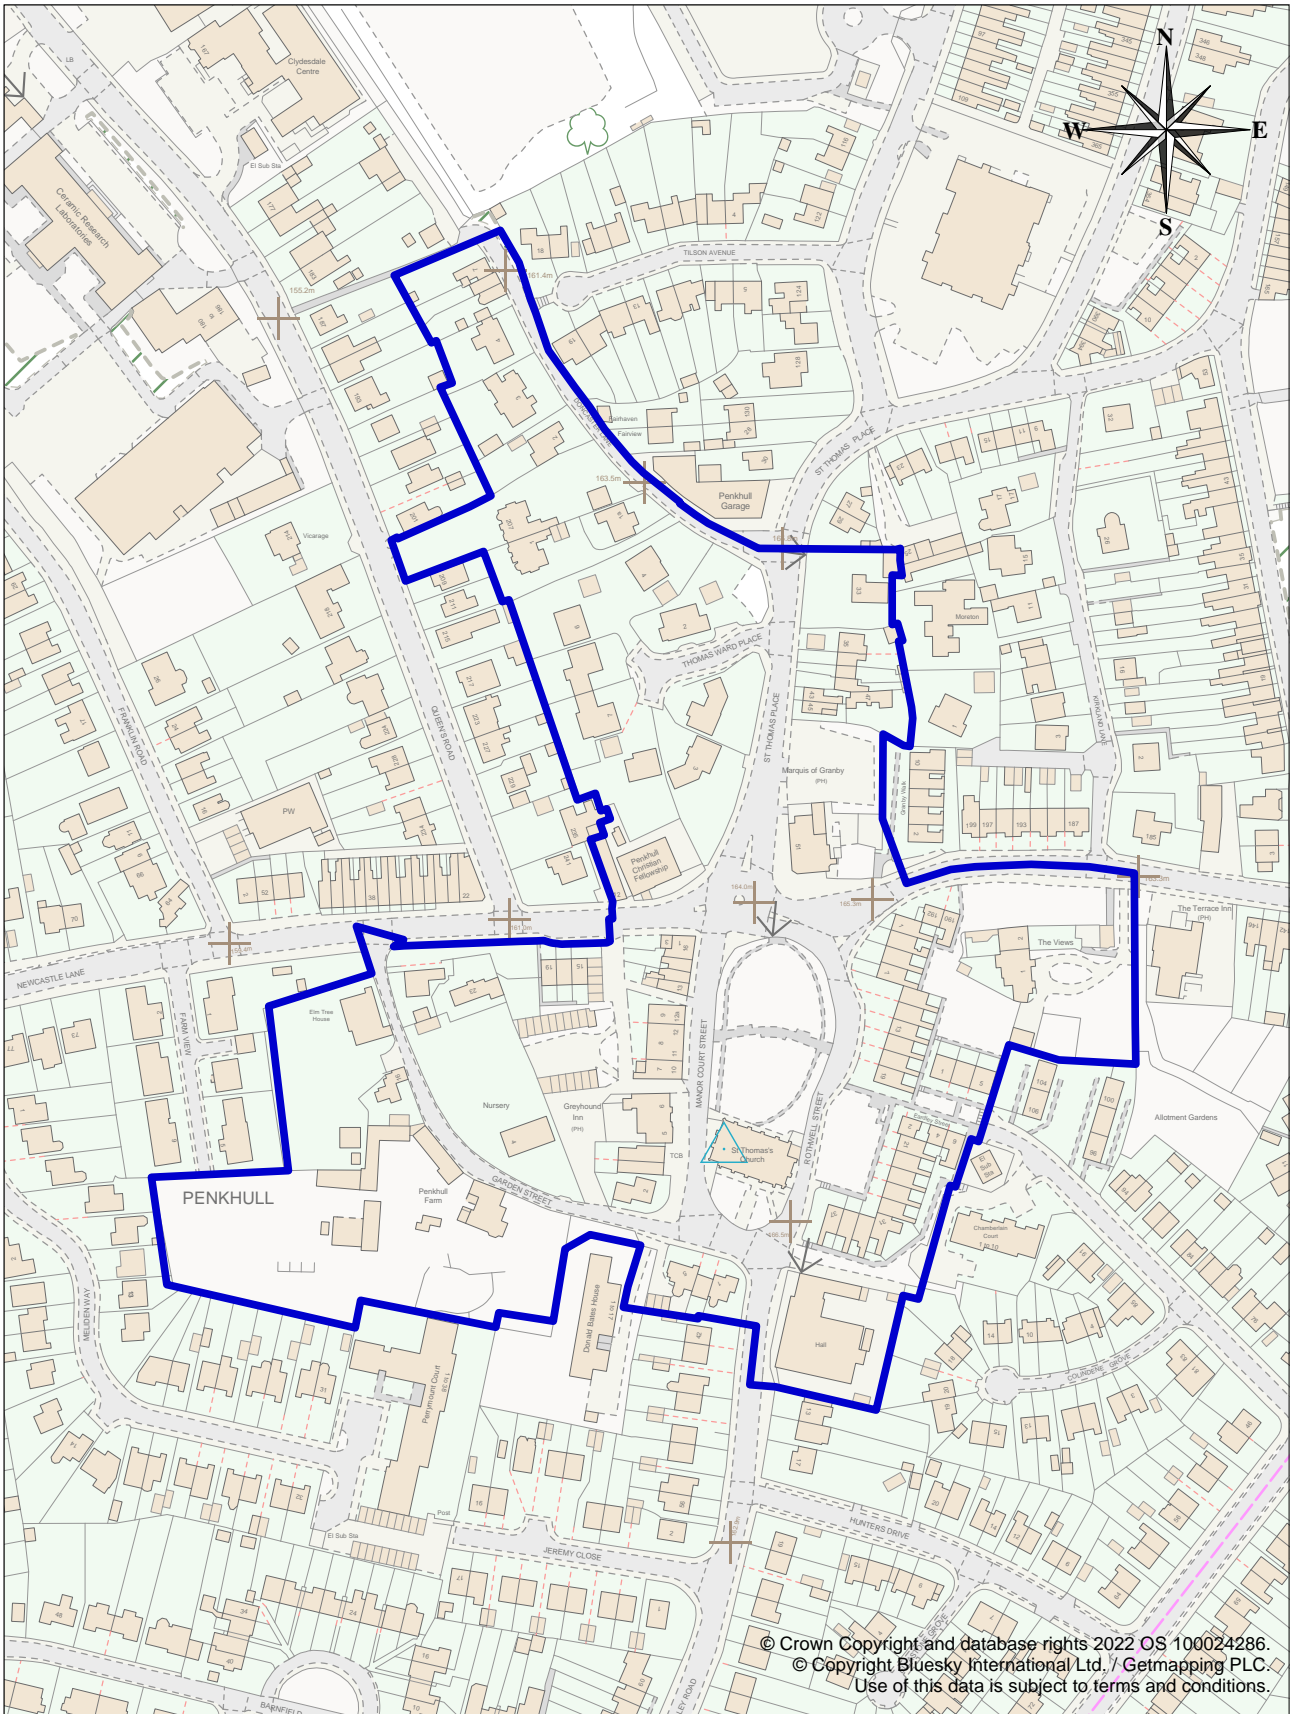

Appendix 1: Penkhull Village Conservation Area

Stoke on Trent City Council
 Civic Centre
 Glebe Street
 Stoke on Trent ST4 1HH
 UK

Scale	1:2500 @ A4
Date	24 Nov 2022
Drawn By	{Drawn By}
Drawing Ref	{Drawing Ref}
Revision	{Revision}